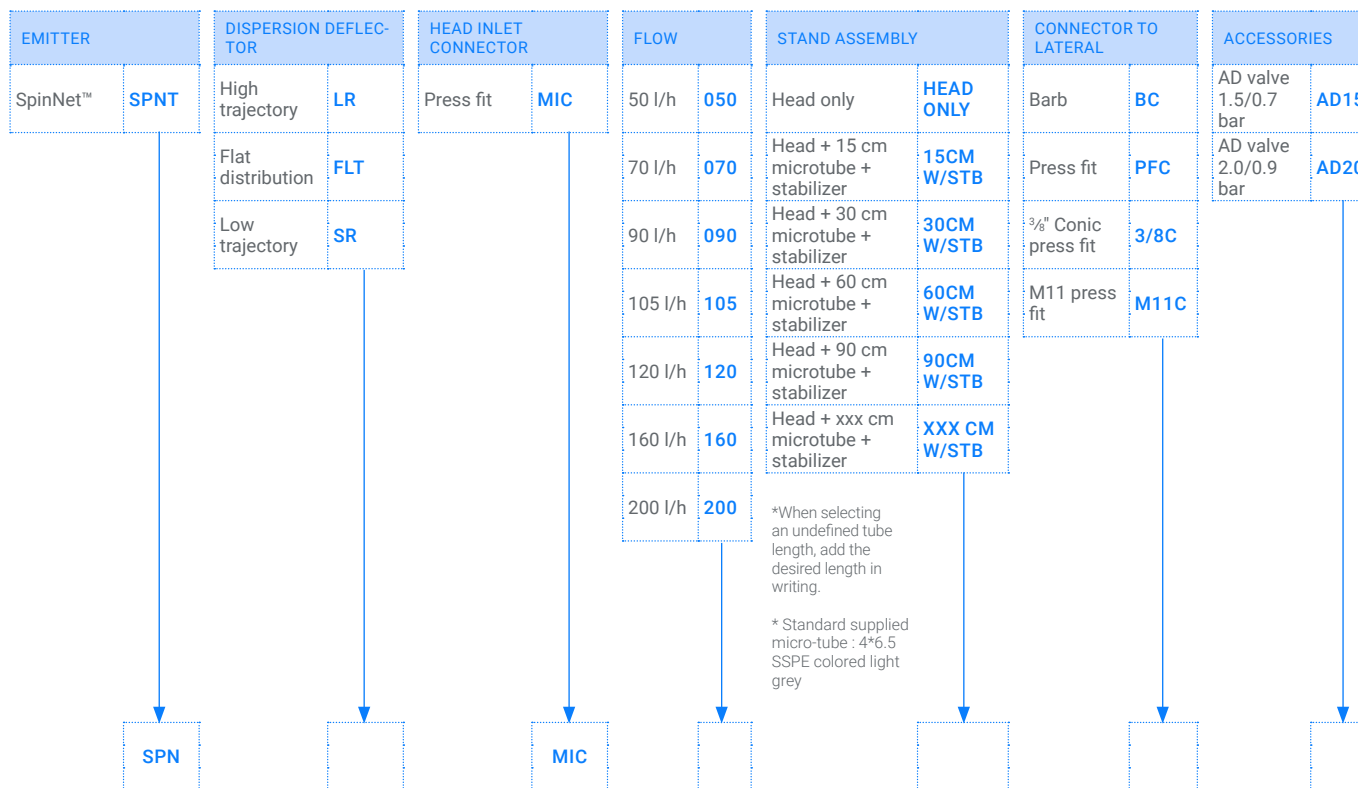

→ PERFORMANCE TABLE

MODEL	NOZZLE CODE COLOR	NOZZLE SIZE (MM)	RECOMMENDED WORKING PRESSURE (BAR)	CONSTANT K	EXPONENT X	WETTED DIAMETER (M) WITH LR GREEN SWIVEL (1.8M ABOVE SURFACE)	WETTED DIAMETER (M) WITH FLT FLAT SWIVEL (1.8M ABOVE SURFACE)	WETTED DIAMETER (M) WITH SR BLUE SWIVEL (1.8M ABOVE SURFACE)
050	GREEN	0.90	2.0 TO 3.0	10.5	0.5	NOT APPLICABLE	NOT APPLICABLE	6.0
070	BLACK	1.07	2.0 TO 3.0	14.0	0.5	8.0	6.0	6.0
090	ORANGE	1.22	2.0 TO 3.0	18.9	0.5	8.5	7.0	6.5
105	SKY BLUE	1.32	2.0 TO 3.0	21.9	0.5	8.5	7.5	6.5
120	RED	1.44	2.0 TO 3.0	25.0	0.5	9.5	7.5	6.5
160	BROWN	1.76	2.0 TO 3.0	33.6	0.5	10.0	8.5	7.5
200	YELLOW	1.86	2.0 TO 3.0	41.4	0.5	10.5	8.5	7.5

\* Wetted diameter defined be applocation rate equal or above 0.26mm/h

→ PACKAGE DATA

SPINNET™	QTY. P/BOX UNITS	BOX SIZE (CM X CM X CM)	BOX WEIGHT (KG)	BOXES P/PALLET	TOTAL UNITS P/PALLET	PALLET WEIGHT (KG)
HEAD ONLY	1500	28 X 28 X 57	11.5	32	48000	380
COMPLETE STAND, 15 CM TUBE W/STABILIZER AND AD VALVE	200	28 X 28 X 57	13.1	32	6400	419
COMPLETE STAND, 30 CM TUBE W/STABILIZER AND AD VALVE	200	28 X 28 X 57	14.8	32	6400	486
COMPLETE STAND, 60 CM TUBE W/STABILIZER AND AD VALVE	150	18 X 34 X 79	12.4	20	2000	249
COMPLETE STAND, 90 CM TUBE W/STABILIZER AND AD VALVE	200	28 X 27 X 113	15.8	16	3200	253

→ ORDERING INFORMATION

Flowchart to determine the desired product definition

How to use: To determine the desired product definition select one of every set of options displayed on the chart.

→ CATALOG NUMBERS